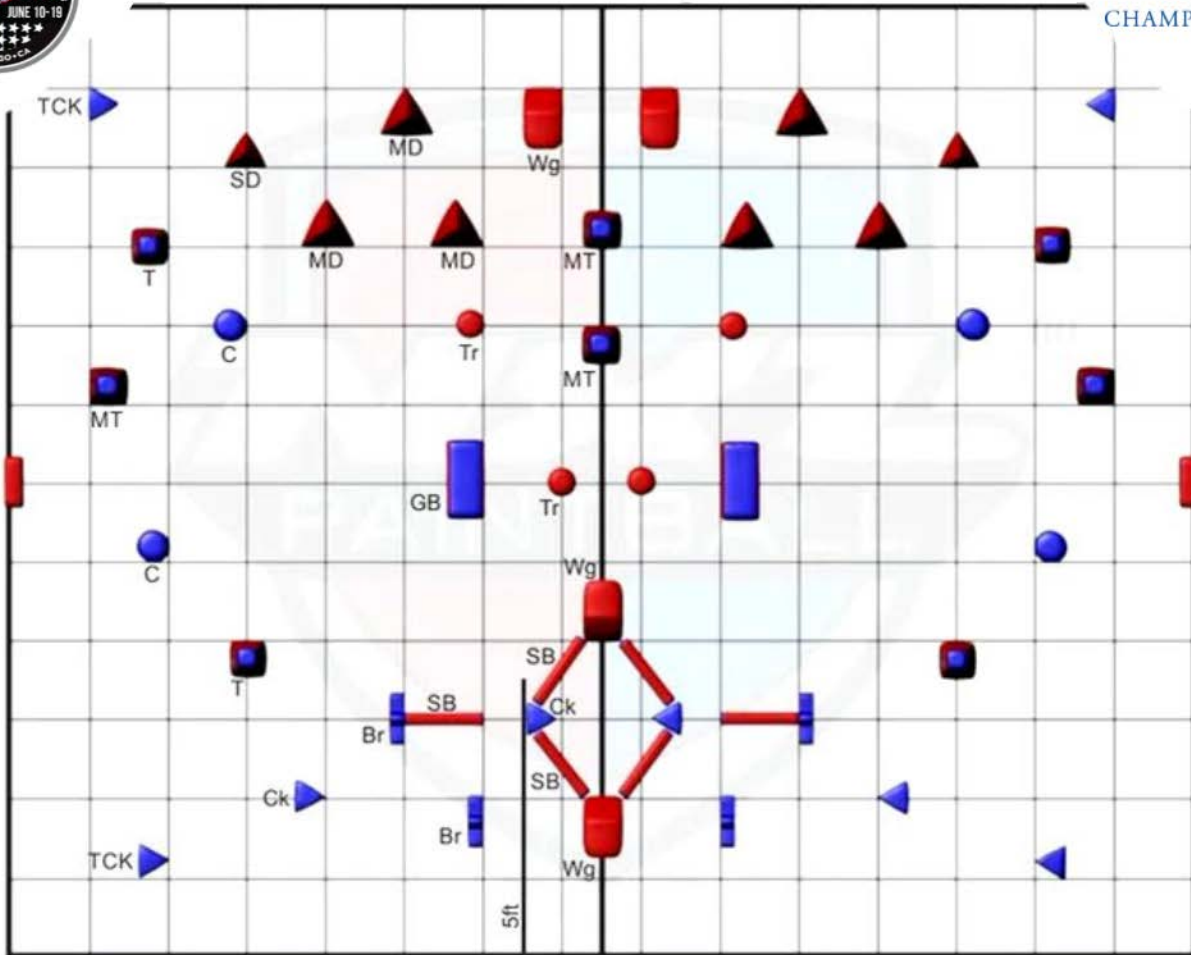

# USPFC Paintball

June 13, 2021

Size of the field : 150ft x 120ft  
Grid size: 10ft x 10ft

MT = Maya Temple C = Cylinder Tr = Tree GB = Giant Brick Wg = Wing  
MD = Medium Dorito Ck = Cake SB = Snake Beam  
TCK = Tall Cake SD = Small Dorito T = Temple, Br = Brick